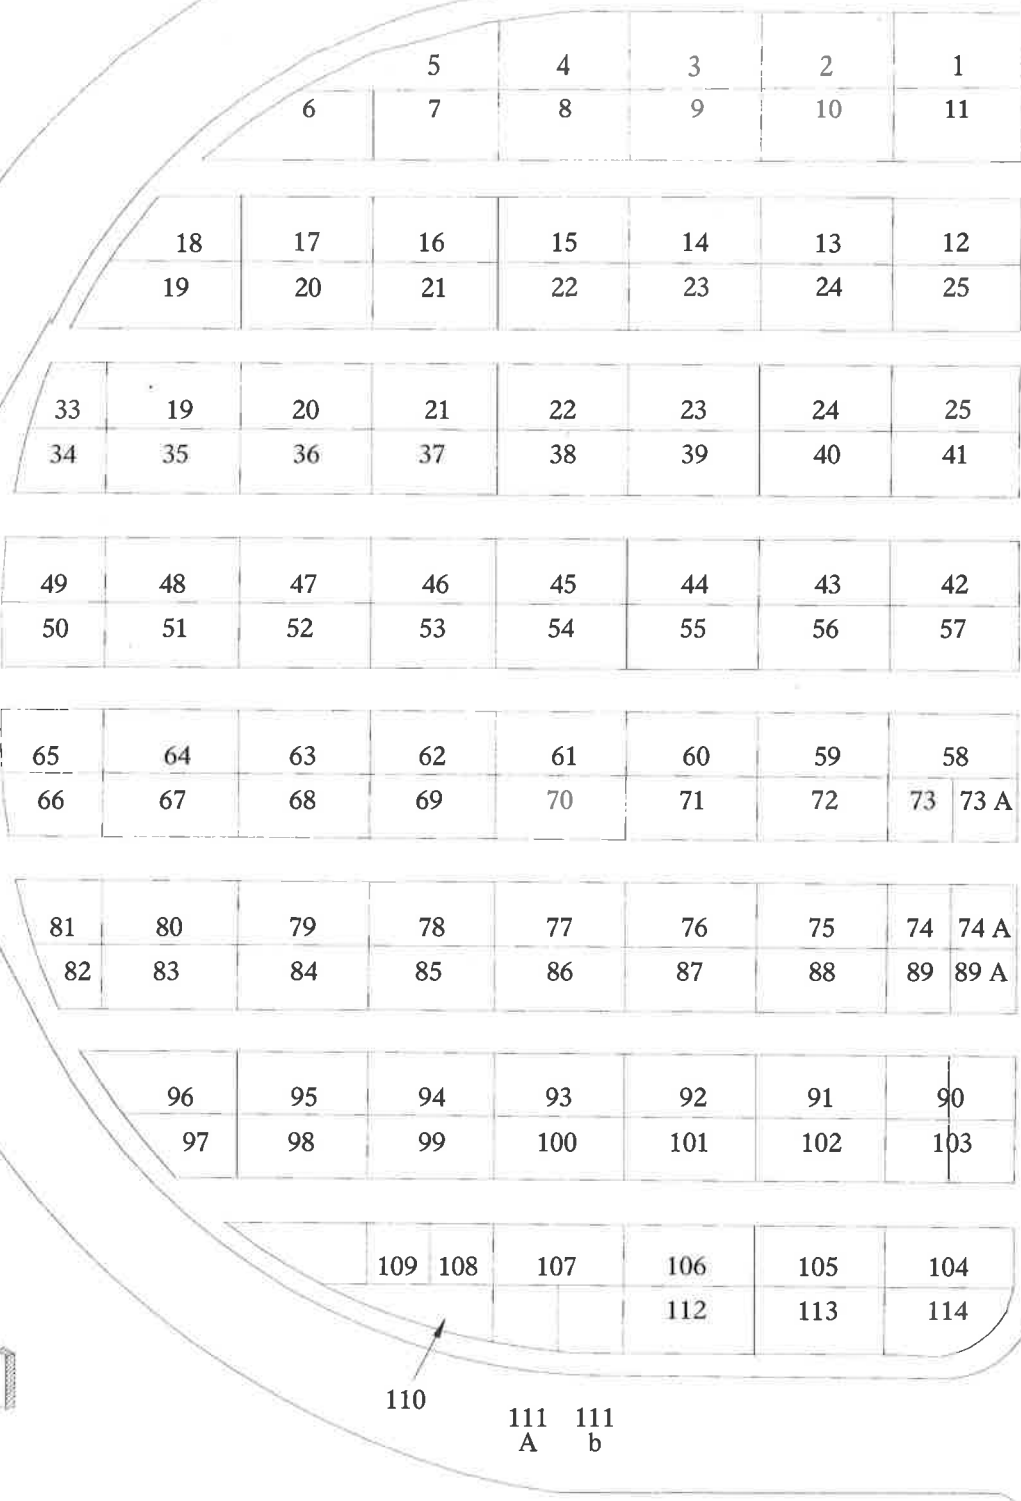

ROAD

Block 10

Harlington Cemetery
 Block 10
 8/5/2011

200 1st Street NE
 Waverly, Iowa 50677
 Phone: (319) 352-6263

Cemetery Mapping Services
CMS
 219 Webbshaw Drive
 Centerville OH, 45458