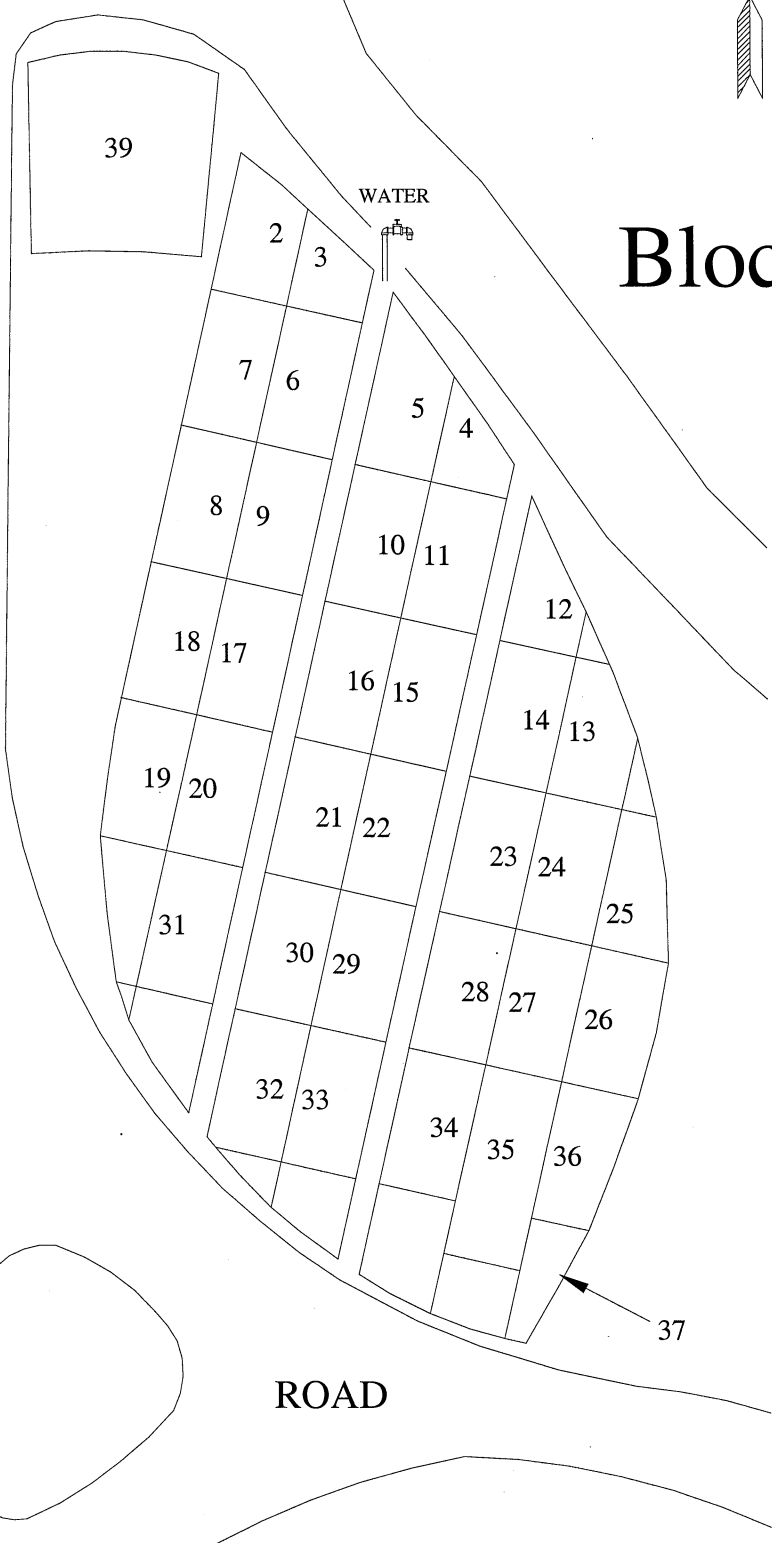

Block 11

Harlington Cemetery

11/17/2004

200 1st Street NE
Waverly, Iowa 50677
Phone: (319) 352-4252

CMS Cemetery Mapping Services
870 Pine Needles Dr.
Centerville OH, 45458