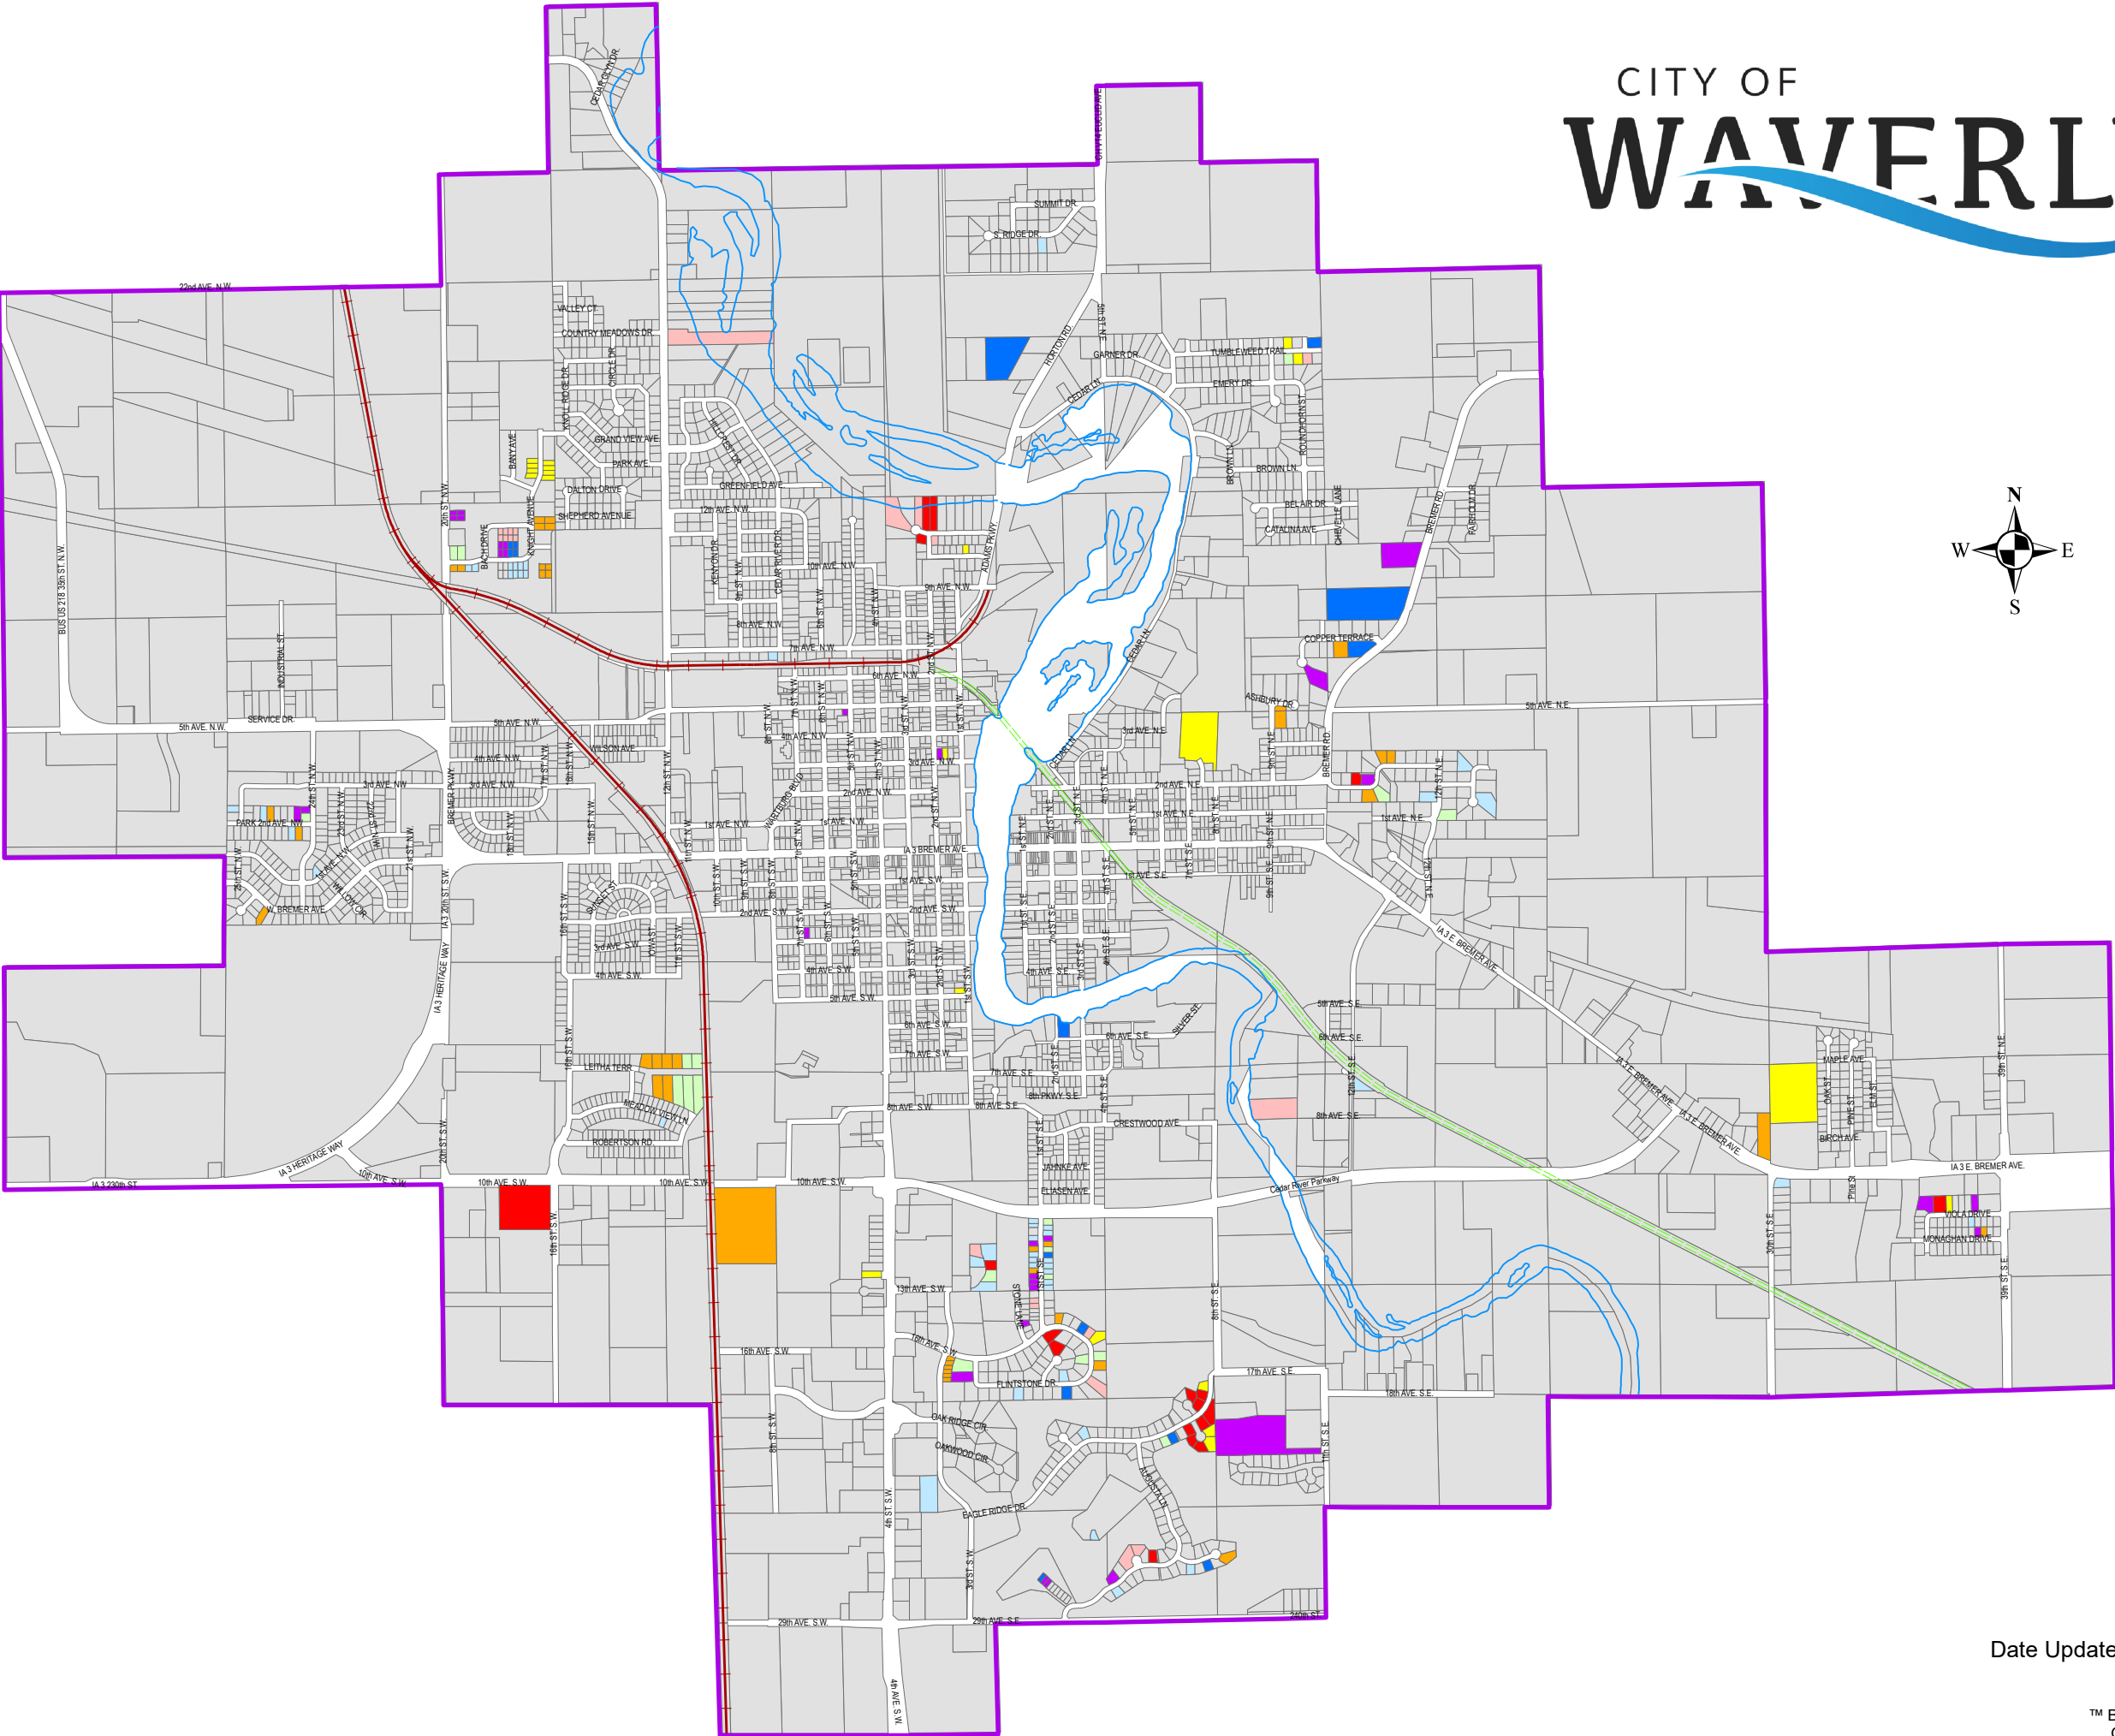

CITY OF WAVERLY

Legend

- Cedar River
- City Limits
- Rail Road
- Waverly Rail Trail

New Home Builds

- 2023
- 2022
- 2021
- 2020
- 2019
- 2018
- 2017
- 2016
- Other Parcels

Date Updated: 1/23/2024