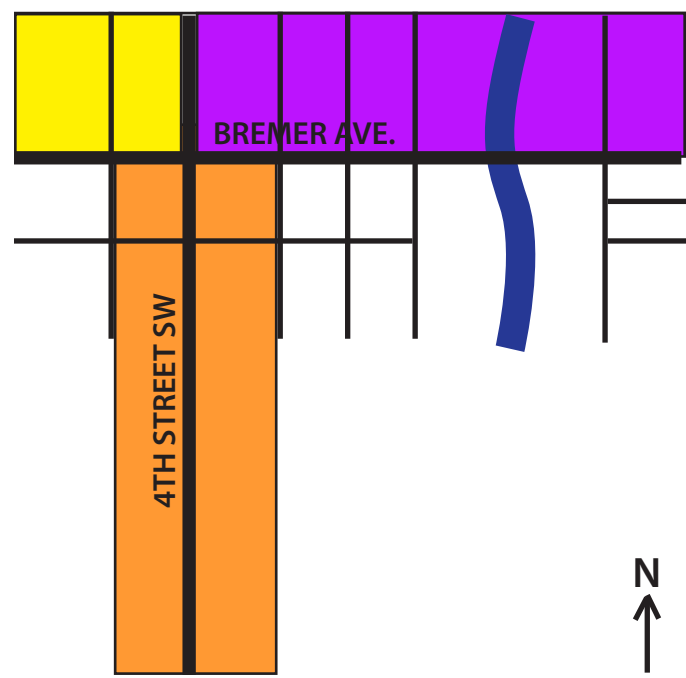

*Denotes Waverly Chamber of Commerce Members

LEGEND:

- Downtown District
- College Towne Plaza
- 4th Street SW Corridor