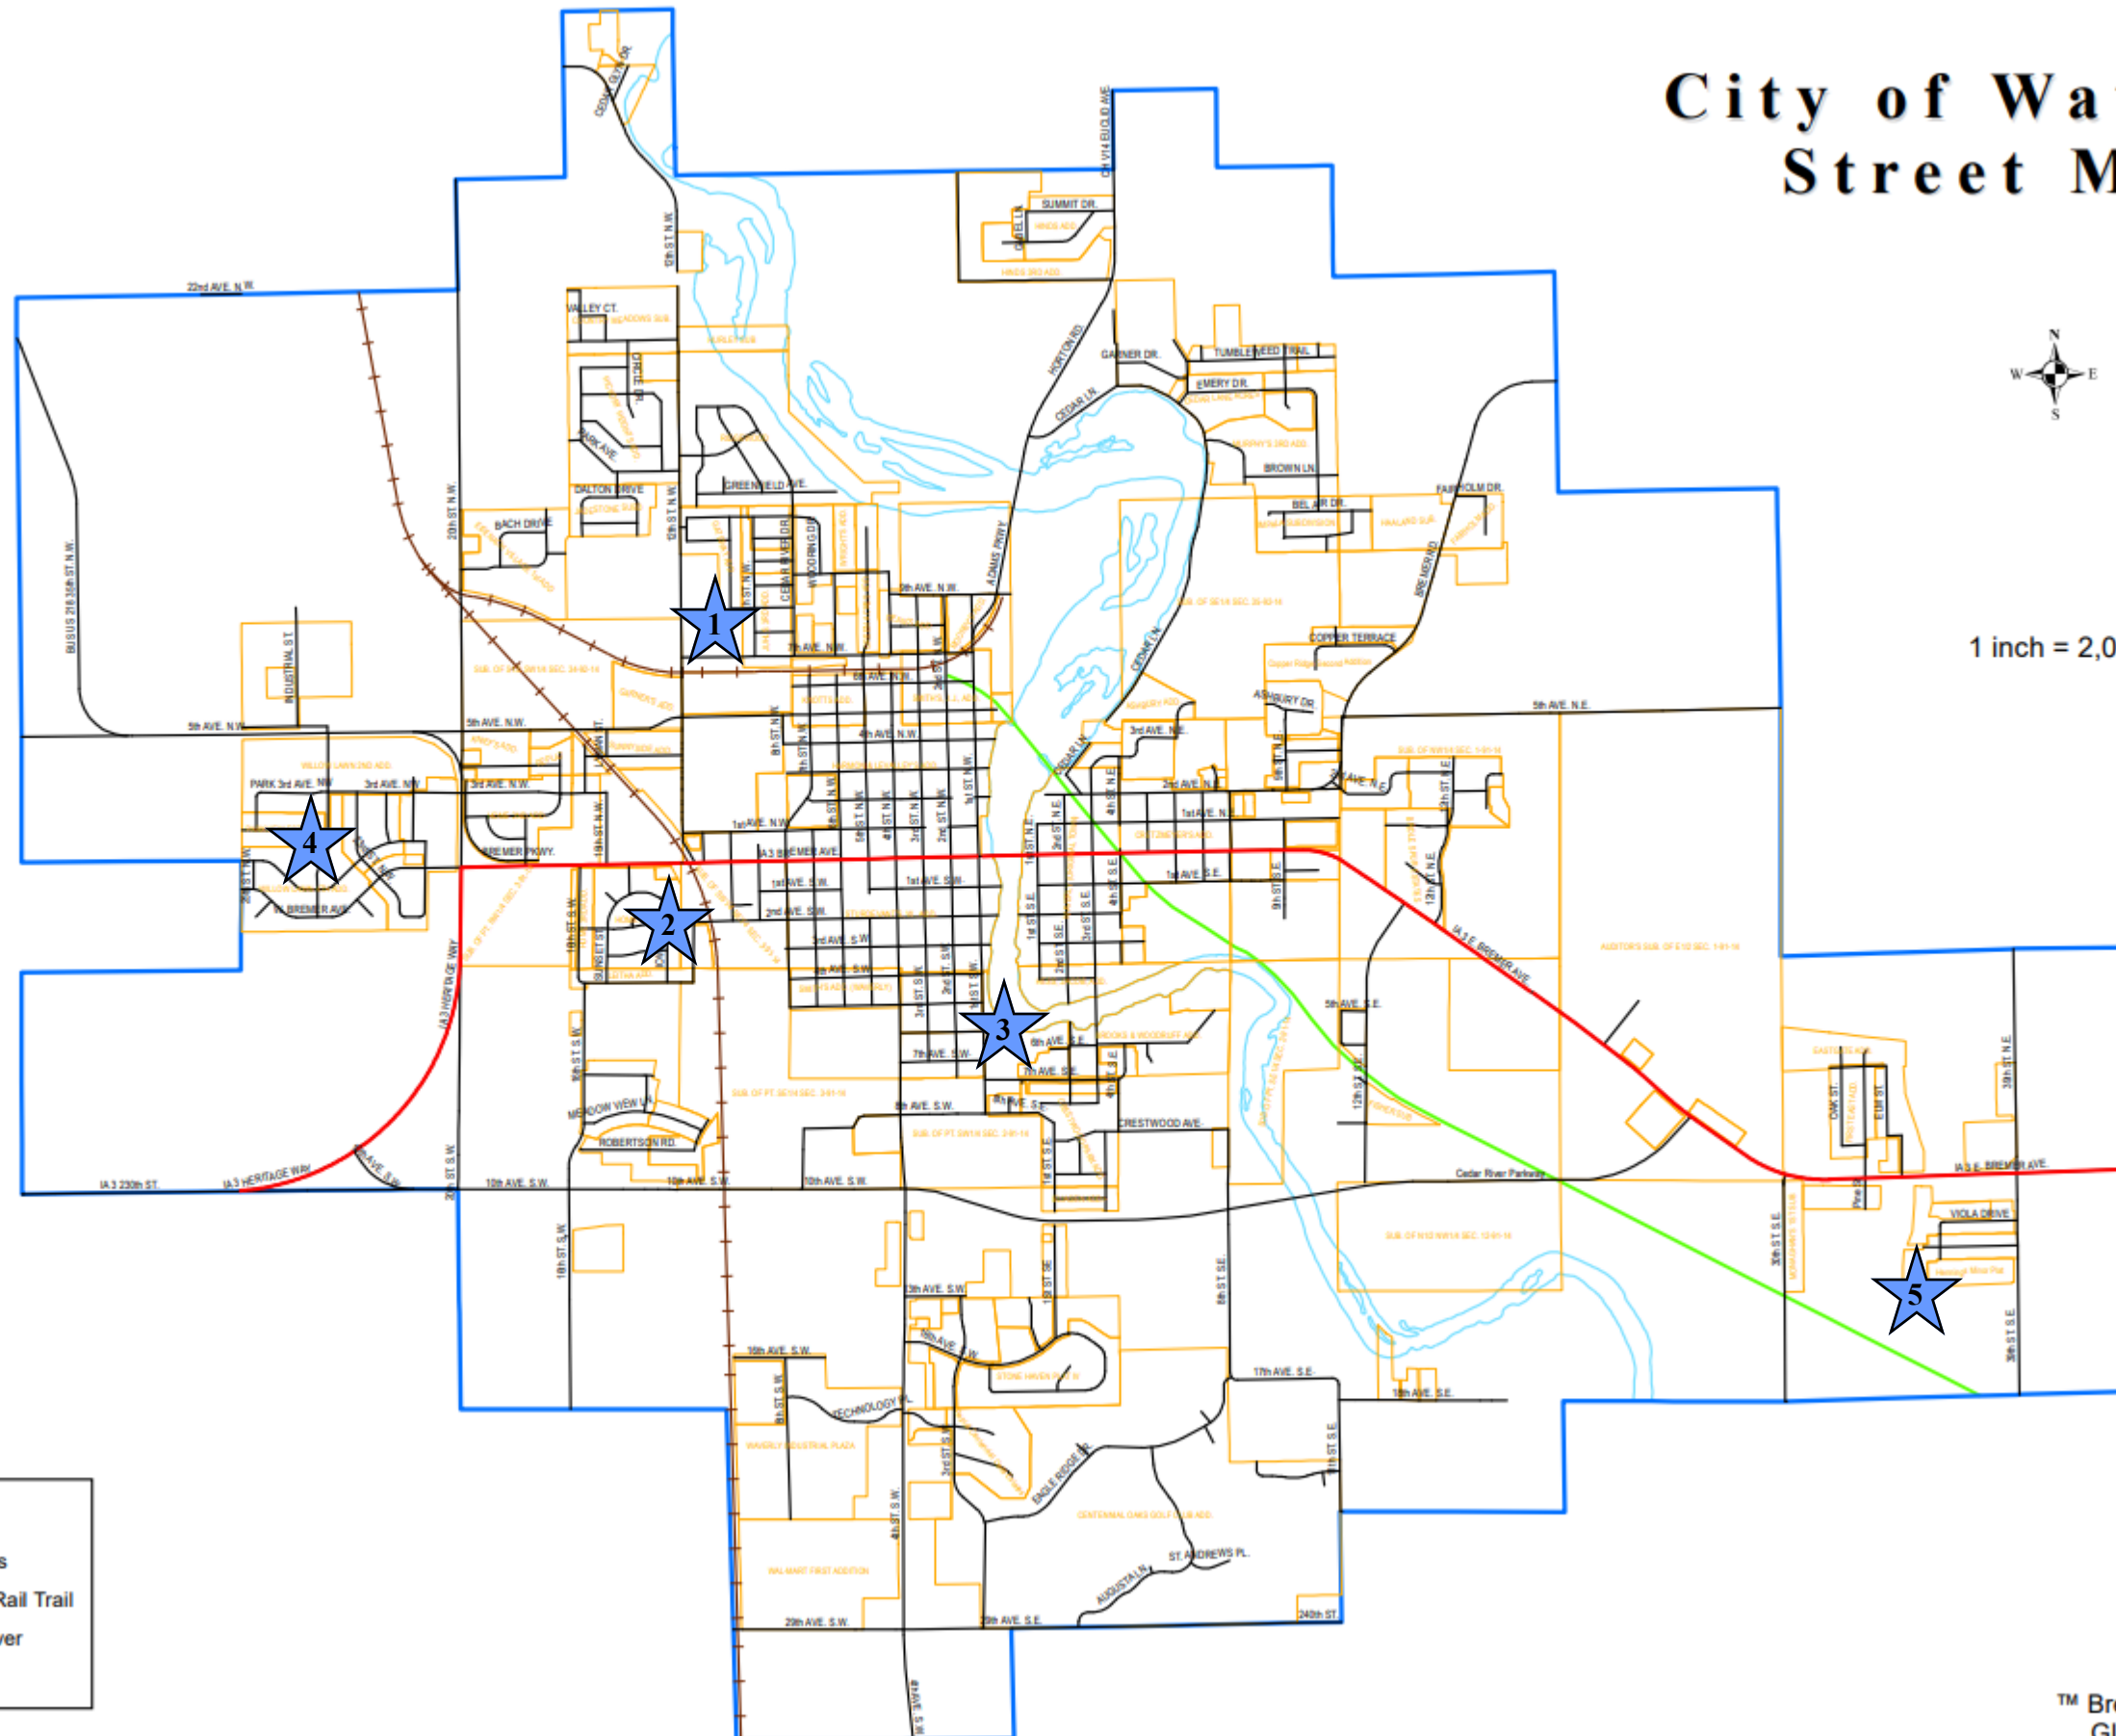

# City of Waverly Street Map

1 inch = 2,000 feet

- 1 - Juhl Park (6/14)
- 2 - First Home Park (6/21)
- 3 - South Riverside Park (6/28)
- 4 - Willow Lawn Park (7/12)
- 5 - Rolling Hills Park (7/19)

**Legend**

|                 |                    |
|-----------------|--------------------|
| Hwy 3           | City Limits        |
| Road Centerline | Waverly Rail Trail |
| RailRoad        | Cedar River        |
| Subdivisions    |                    |