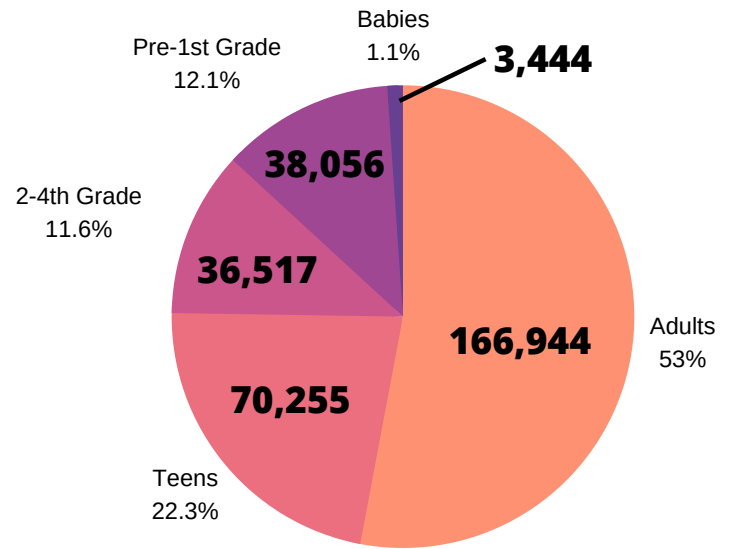

SUMMER CHALLENGE WRAP UP

720 Registered Readers

315,216 Minutes Read
(5,254 hours)

THANKS TO ALL THAT PARTICIPATED!

NEW ONLINE BEANSTACK CHALLENGE

Our next Beanstack online reading challenge is happening now! Learn a little more about your WPL librarians, read one of their three favorite books, and earn their badge. Once you've collected all the badges, you earn a free Mixing Bowl cookie! This challenge runs through September 30. Head to waverlyia.beanstack.org to get started.