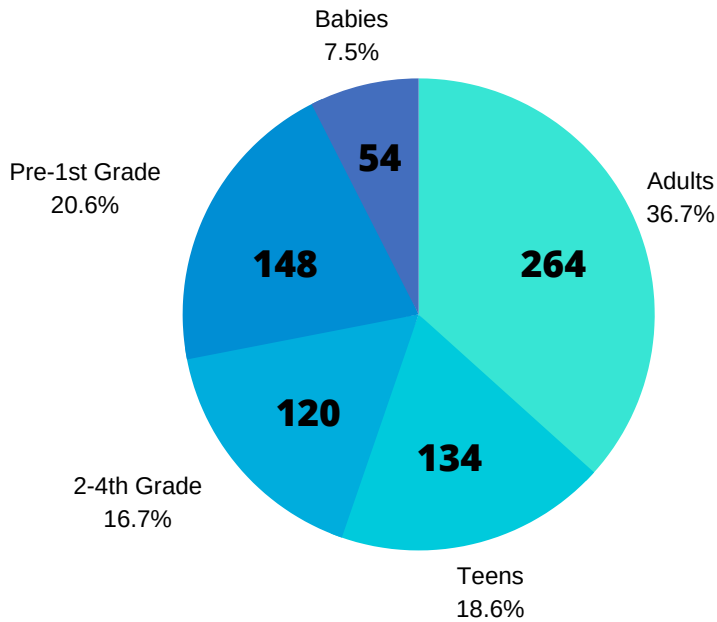

SUMMER CHALLENGE WRAP UP

720 Registered Readers