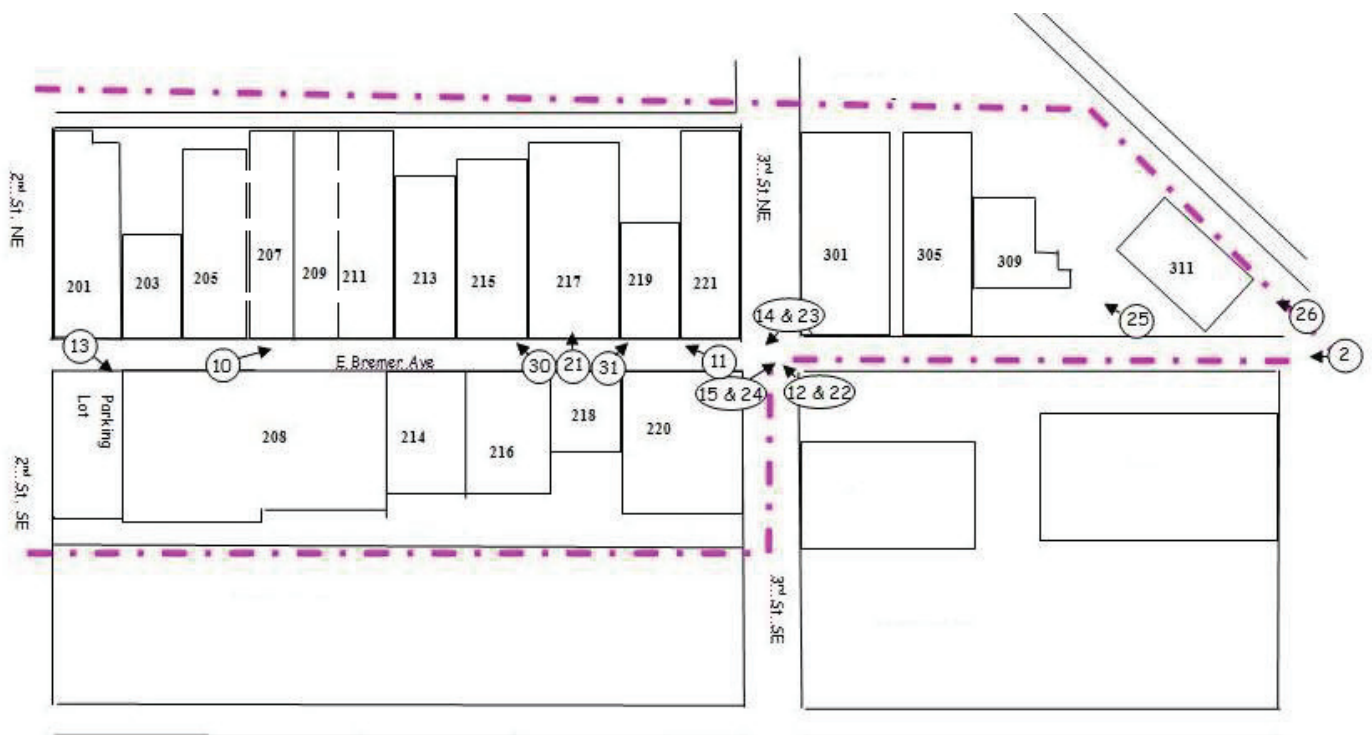

United States Department of the Interior
National Park Service

National Register of Historic Places Continuation Sheet

Additional Waverly East Bremer Avenue Commercial Historic District
Section number Documentation Page 98 Bremer County, IA

Photograph Locations & Enlarged Site Plan – East Half

East Half of District

Historic District
Boundaries

190 feet

NOT TO SCALE