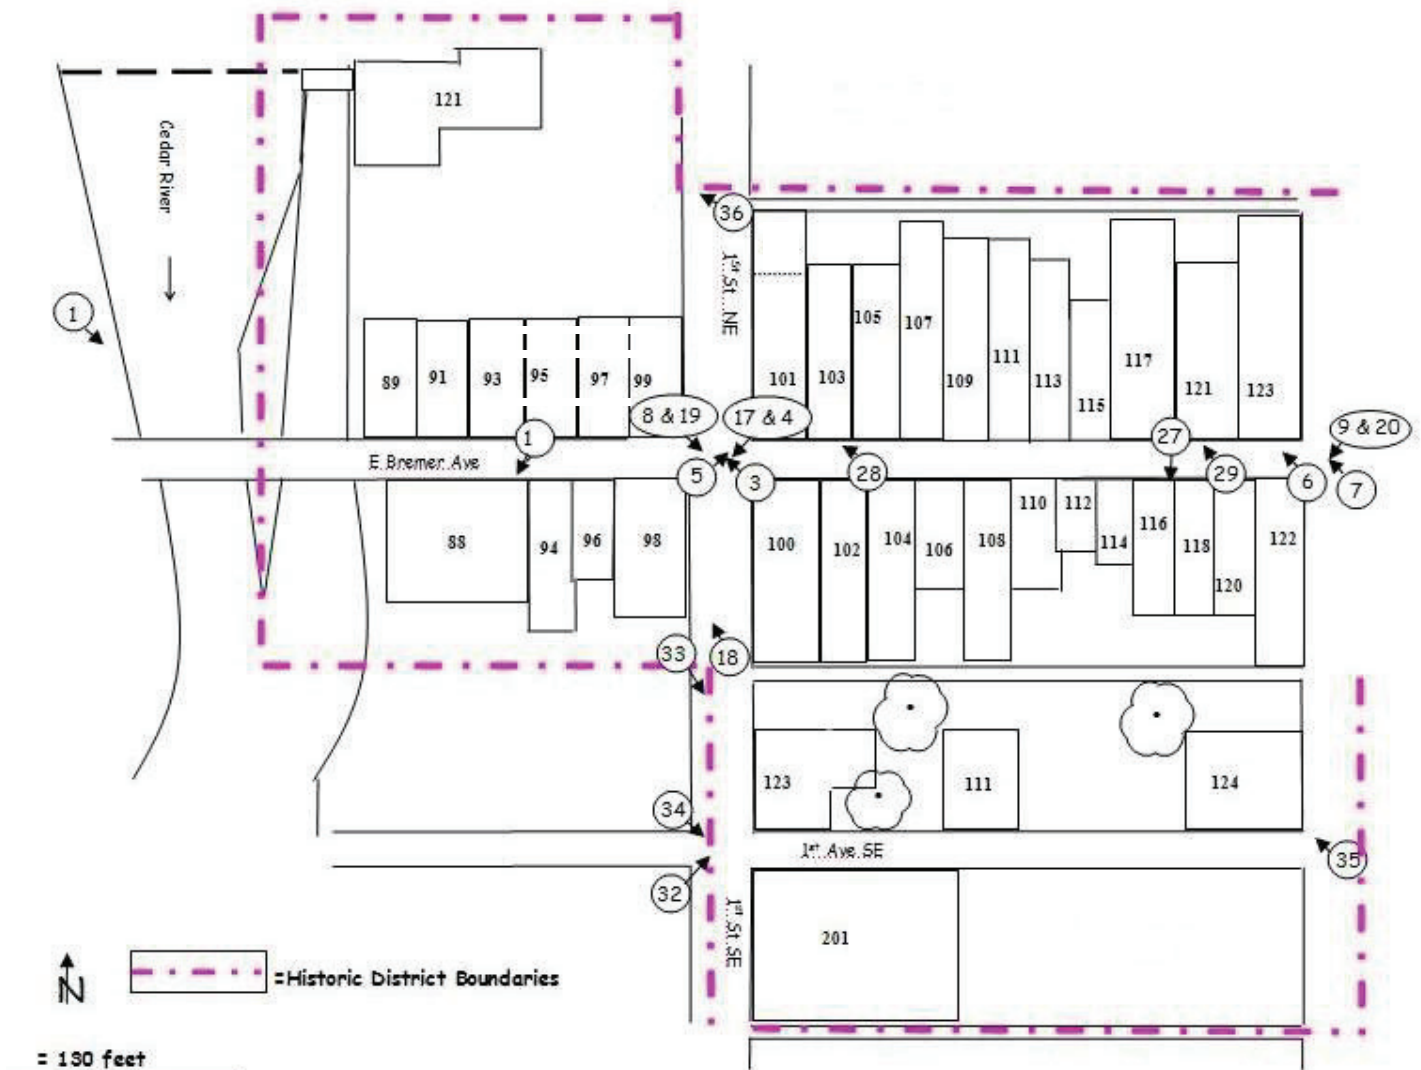

United States Department of the Interior
National Park Service

National Register of Historic Places Continuation Sheet

Additional

Waverly East Bremer Avenue Commercial Historic District

Section number Documentation Page 97 Bremer County, IA

Photograph Locations & Enlarged Site Plan – West Half

West Half of District

NOT TO SCALE