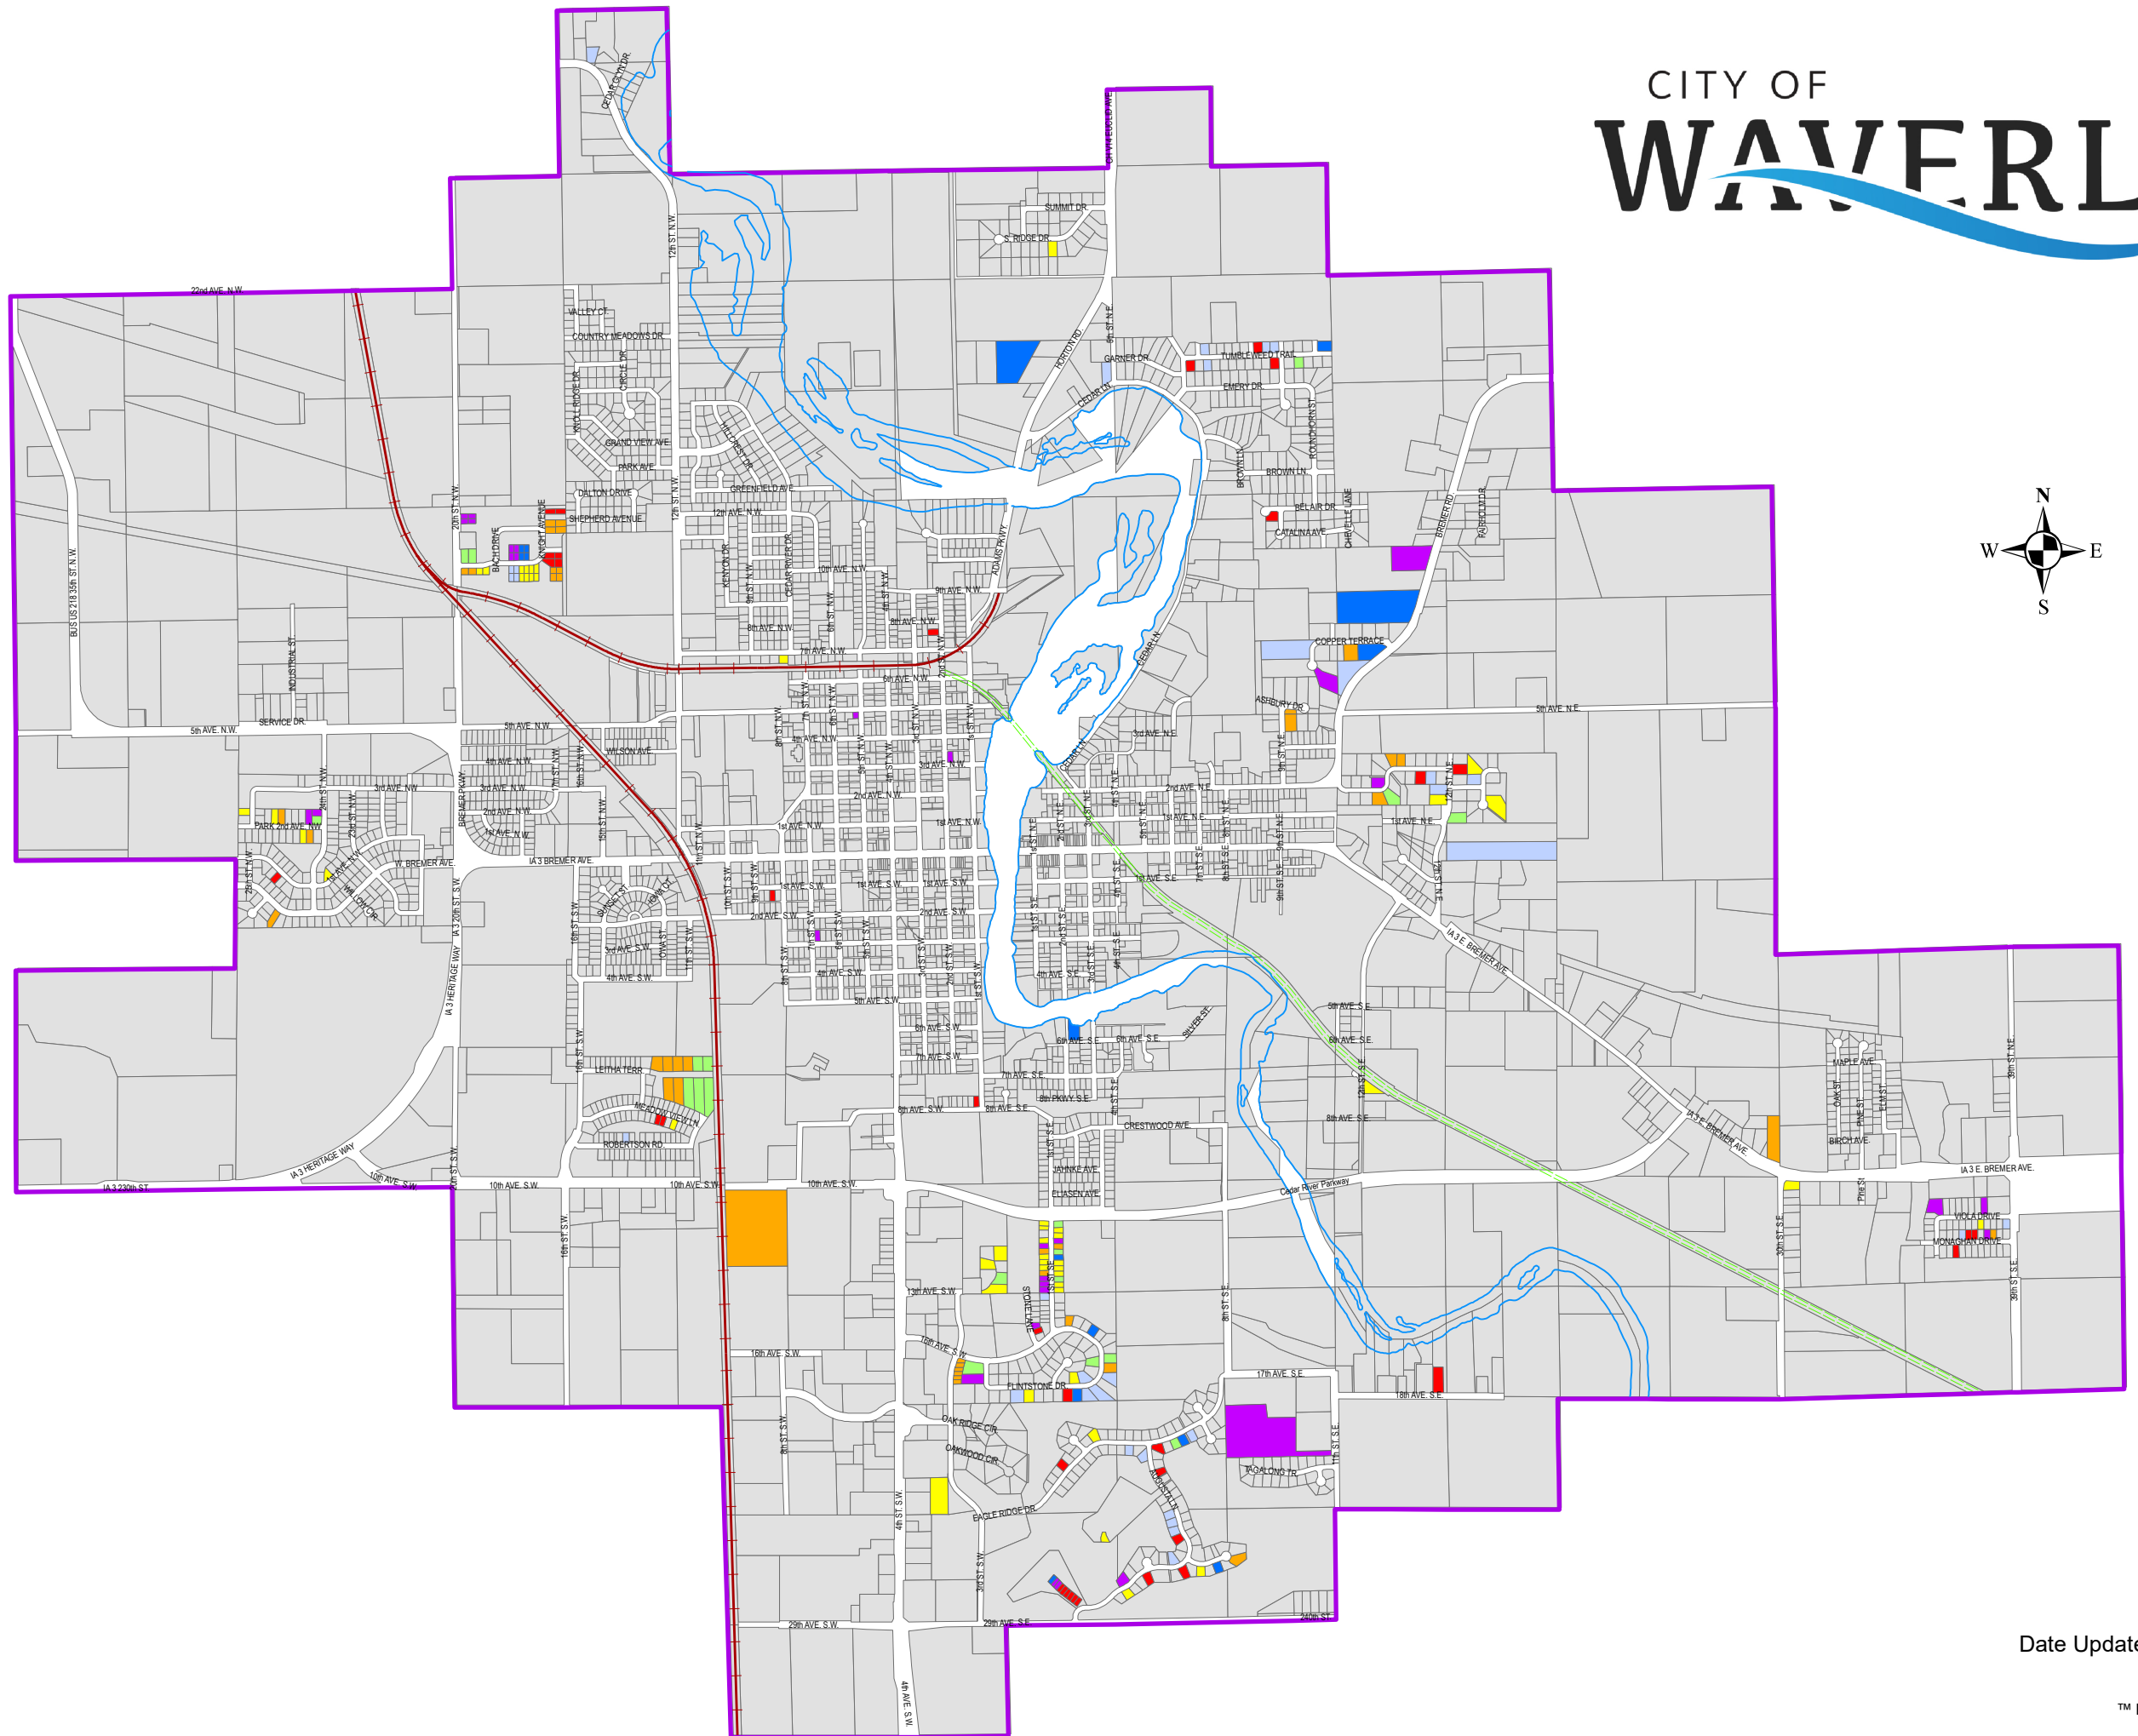

# CITY OF WAVERLY

**Legend**

- Cedar River
- City Limits
- Railroad
- Waverly Rail Trail

**New Home Builds**

- 2020
- 2019
- 2018
- 2017
- 2016
- 2015
- 2014
- Other Parcels

Date Updated: 1/11/2021