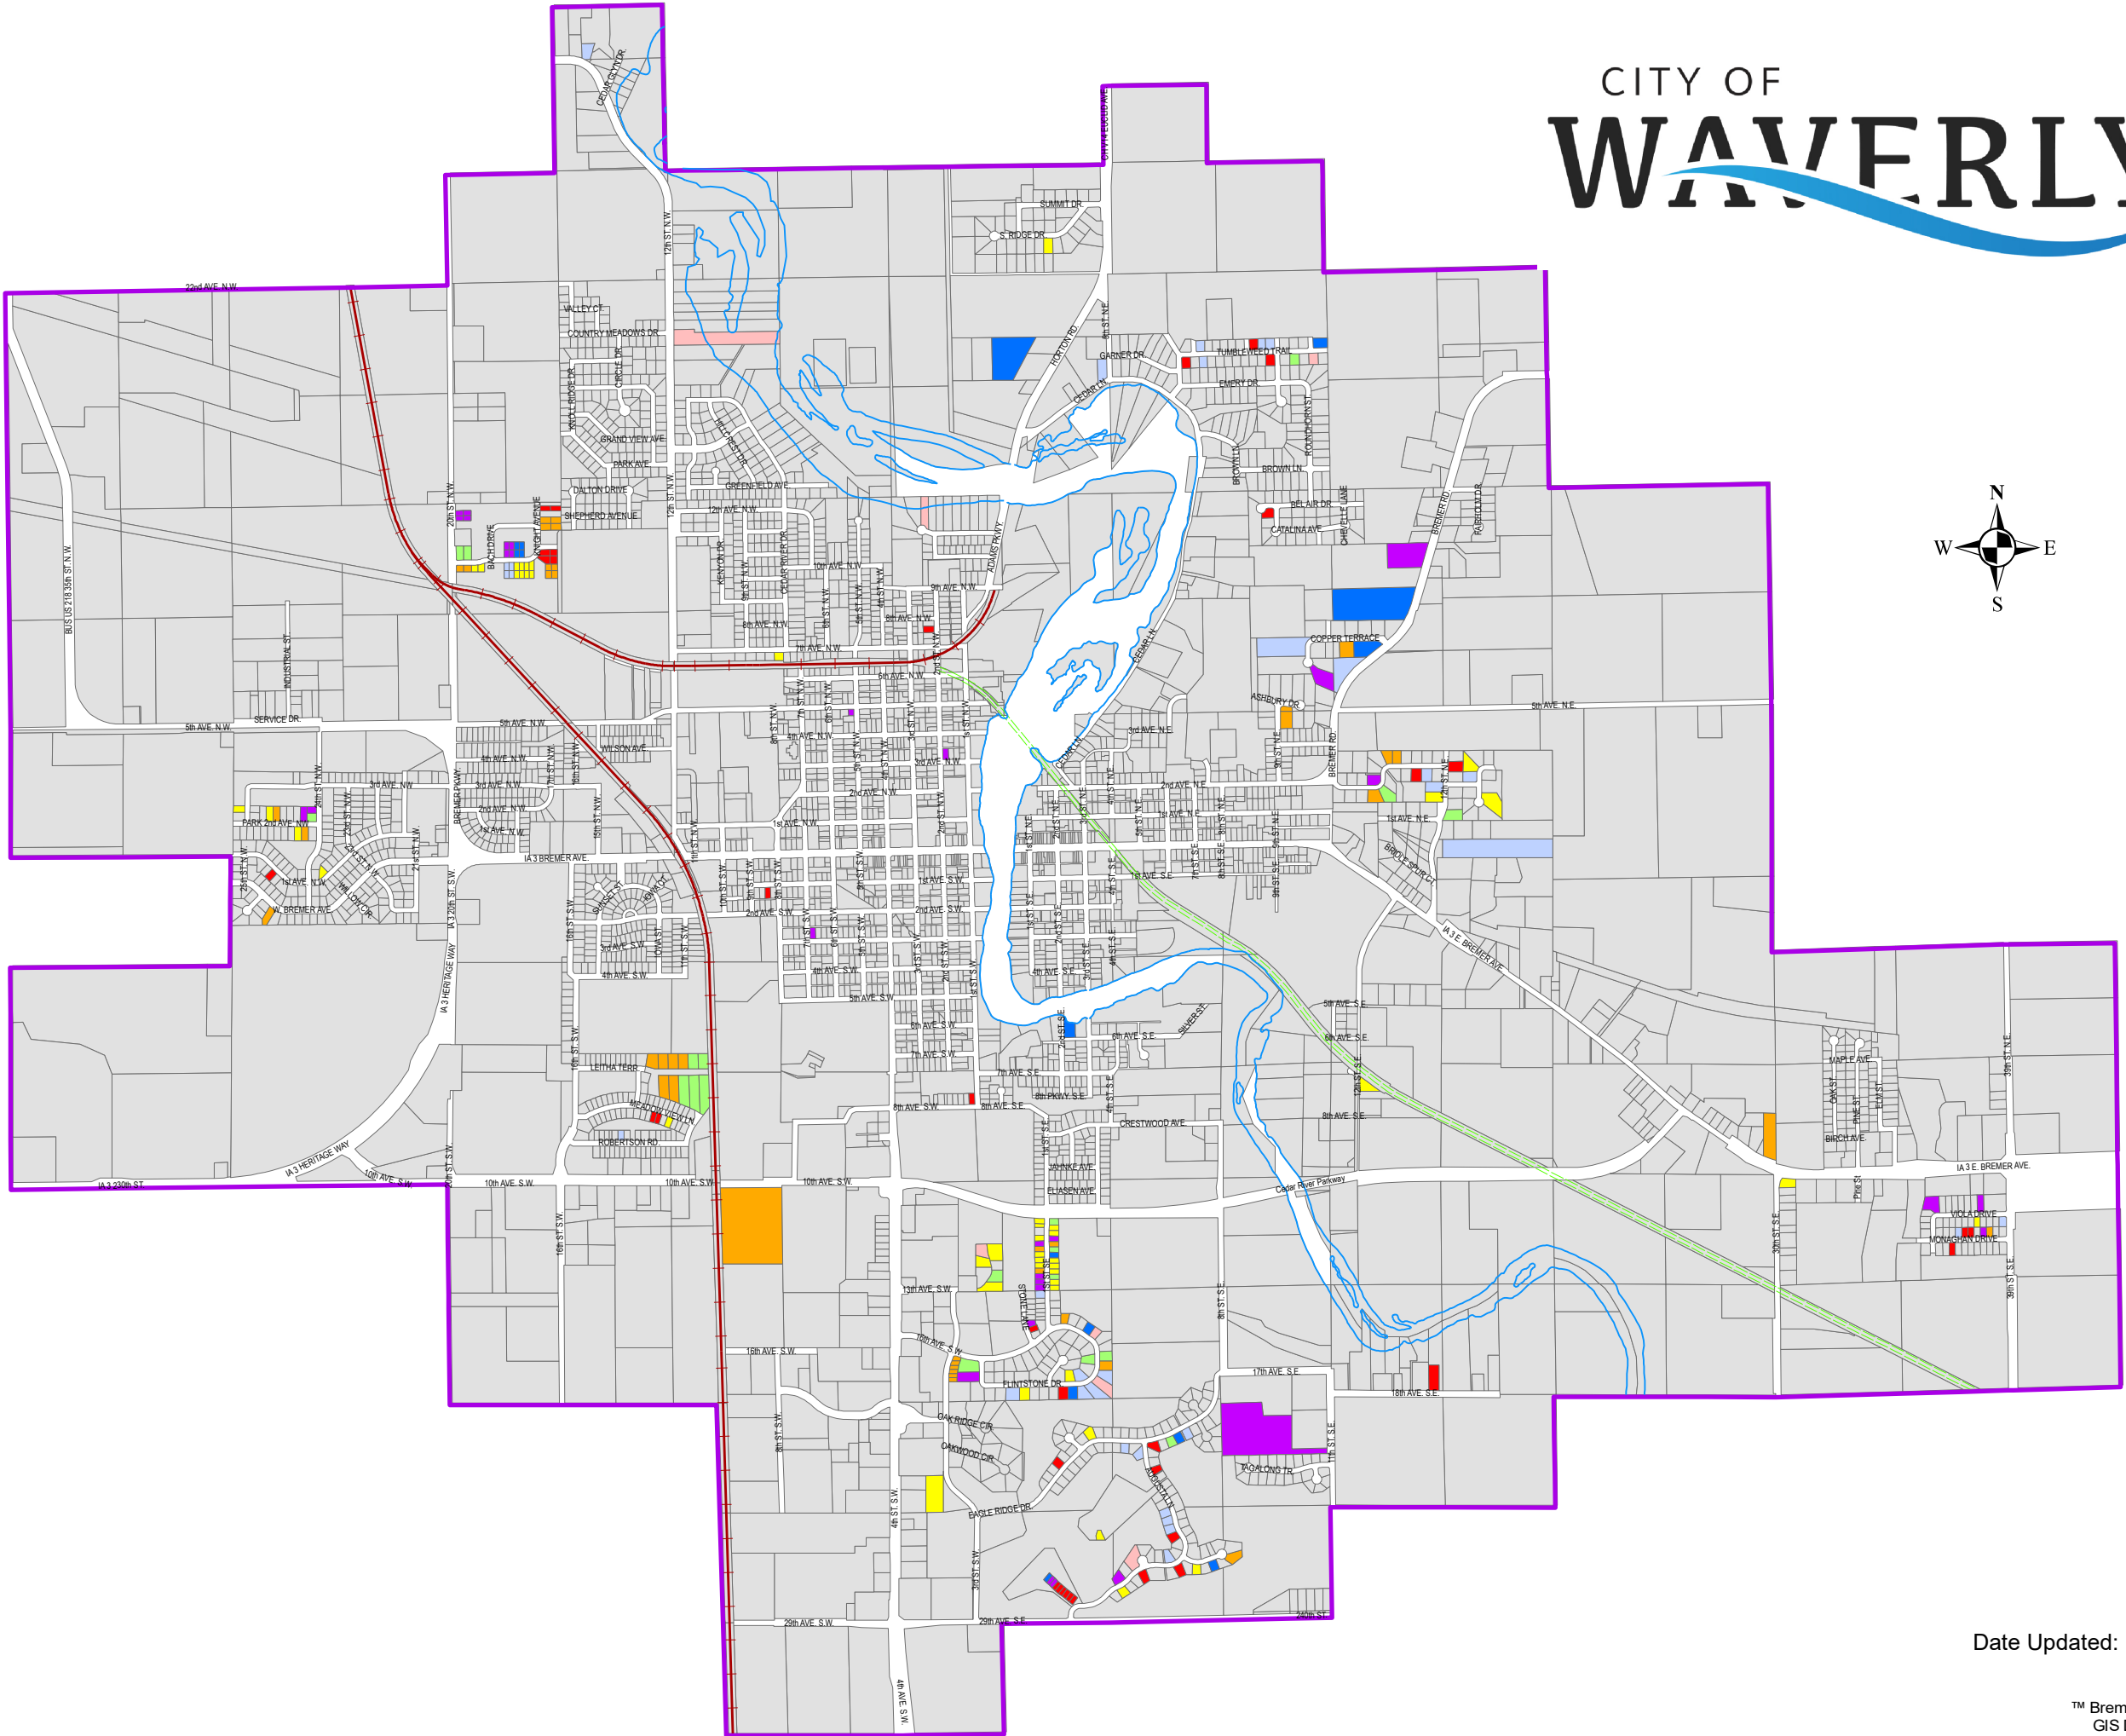

CITY OF WAVERLY

Legend

- Cedar River
- City Limits
- Rail Road
- Waverly Rail Trail

New Home Builds

- 2021
- 2020
- 2019
- 2018
- 2017
- 2016
- 2015
- 2014
- Other Parcels

Date Updated: 1/17/2022