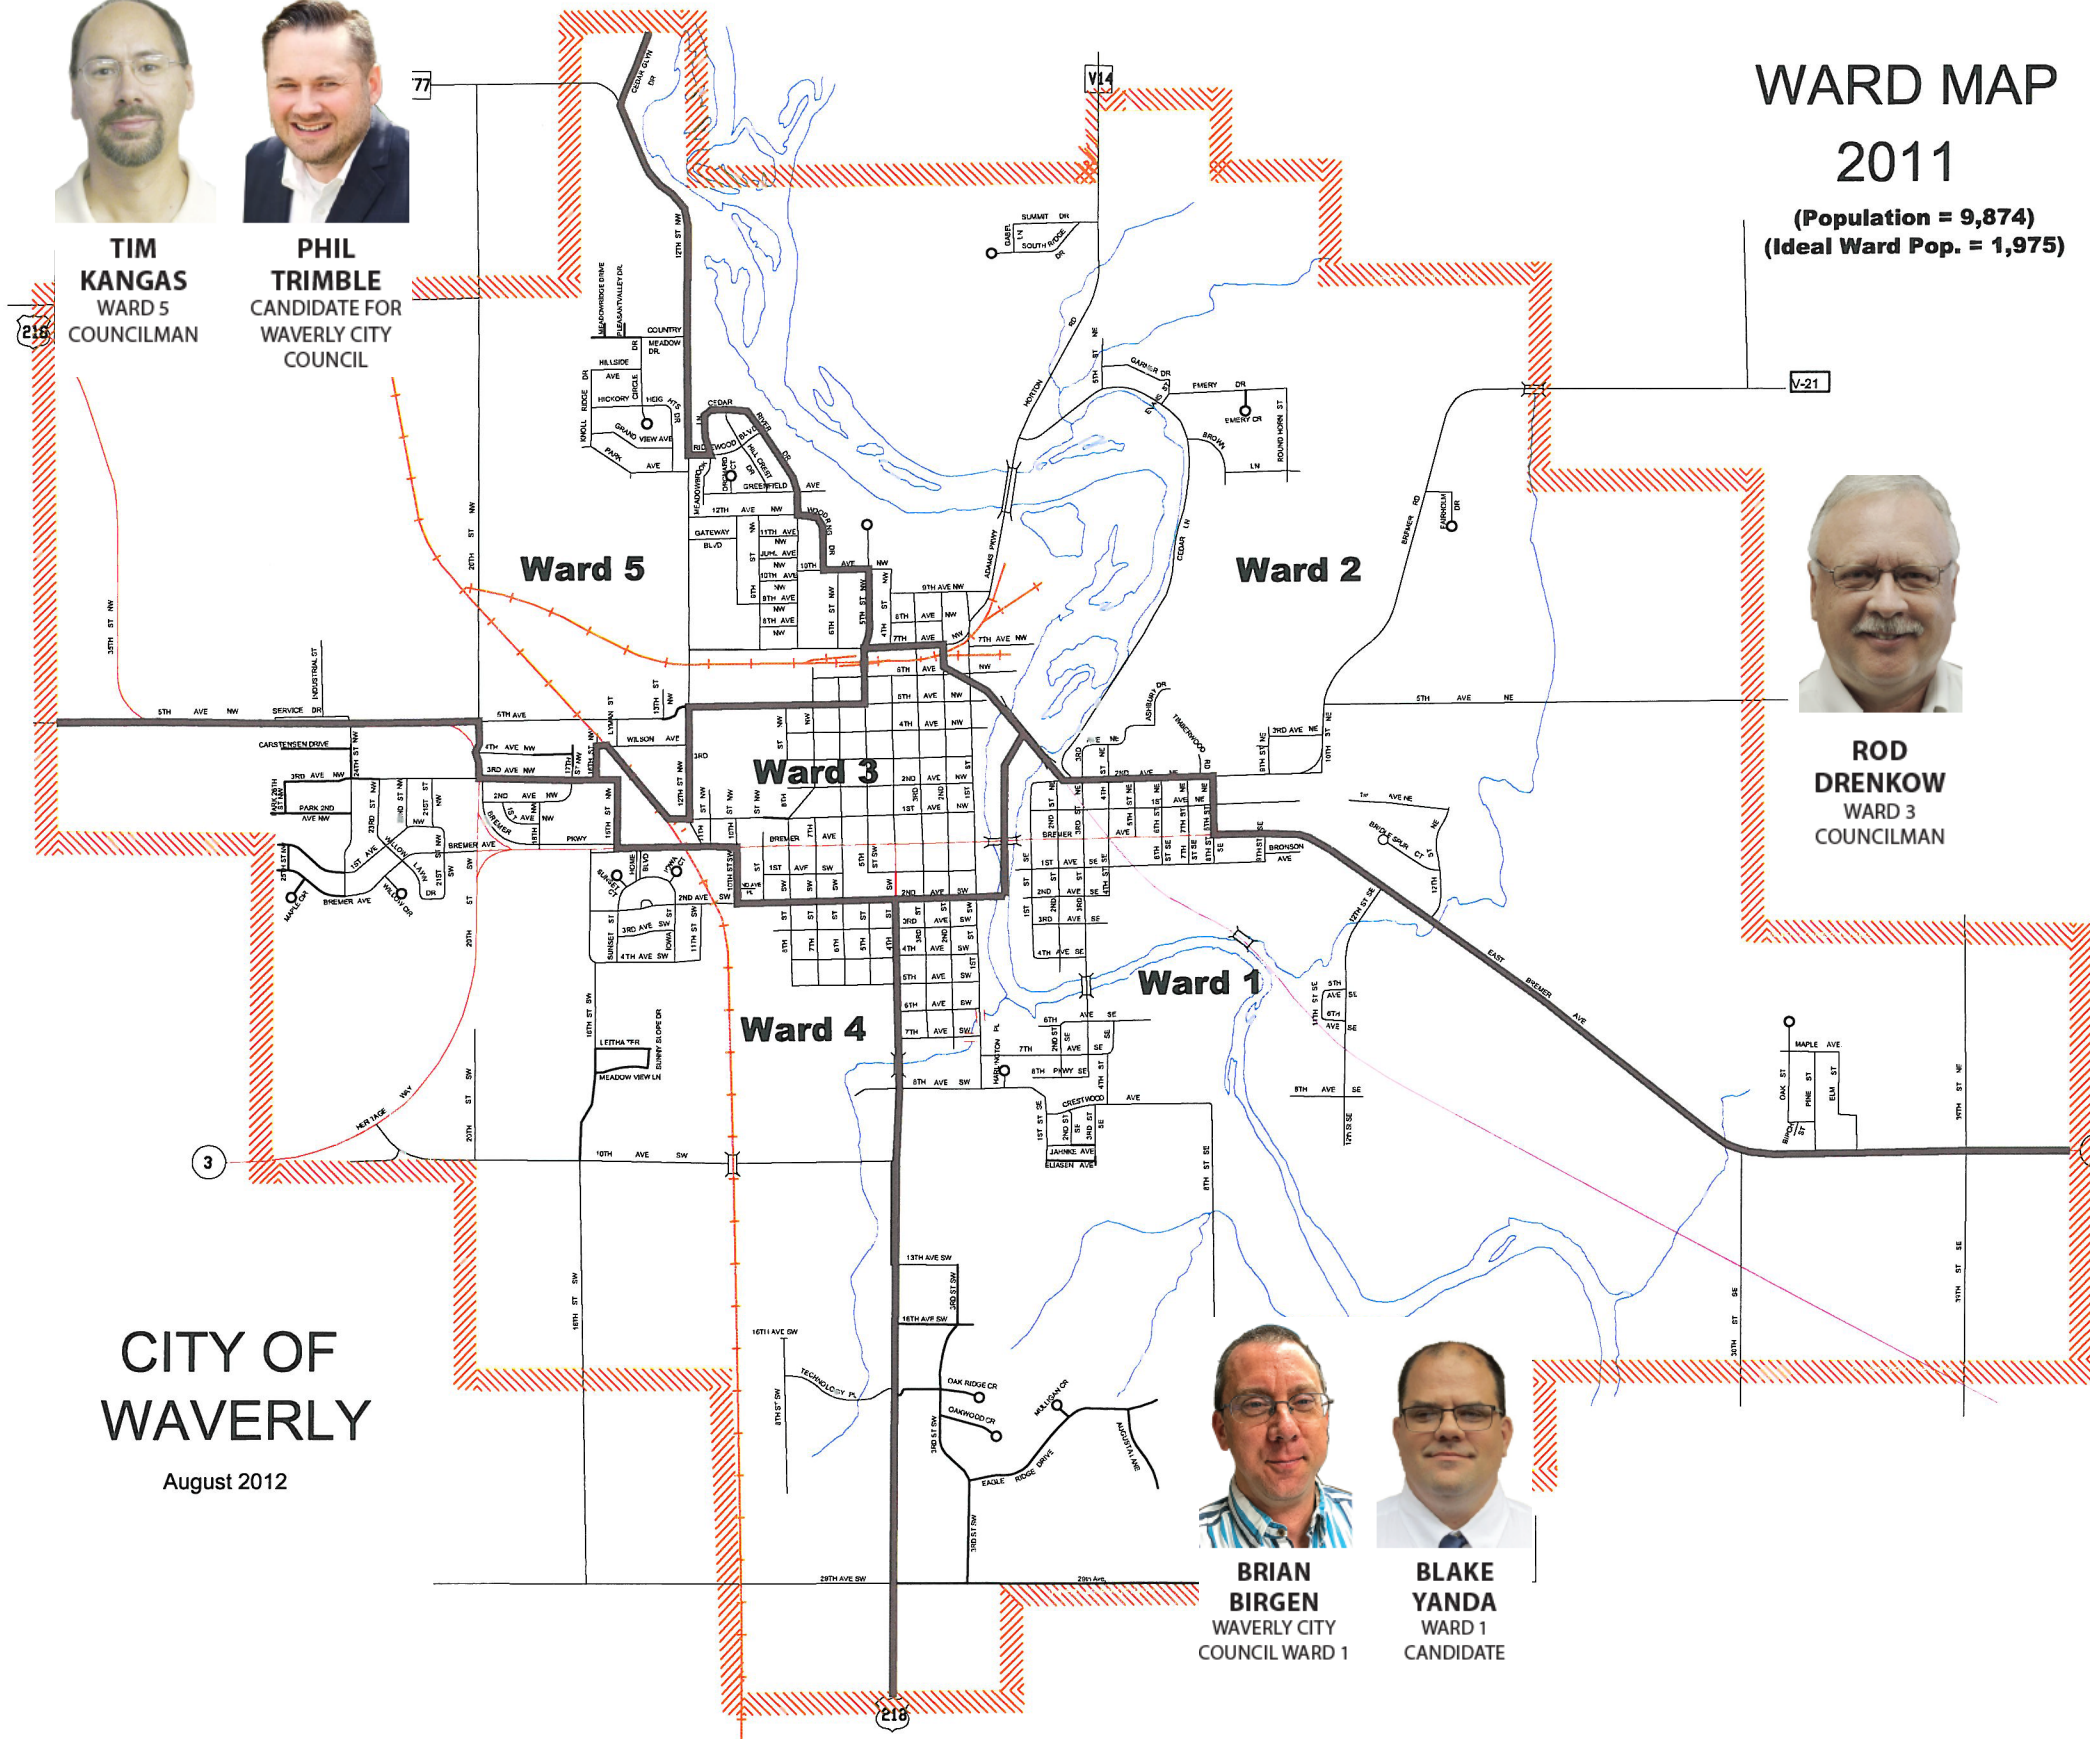

**Ward 5**  
Bartels Lutheran Home - Chapel  
(2,065)

**ROD DRENKOW**  
WARD 3  
COUNCILMAN

**ANN RATHE**  
WAVERLY AT-  
LARGE  
COUNCILWOMAN

**TROY COLLINS**  
AT-LARGE  
WAVERLY  
CITY COUNCIL  
CANDIDATE