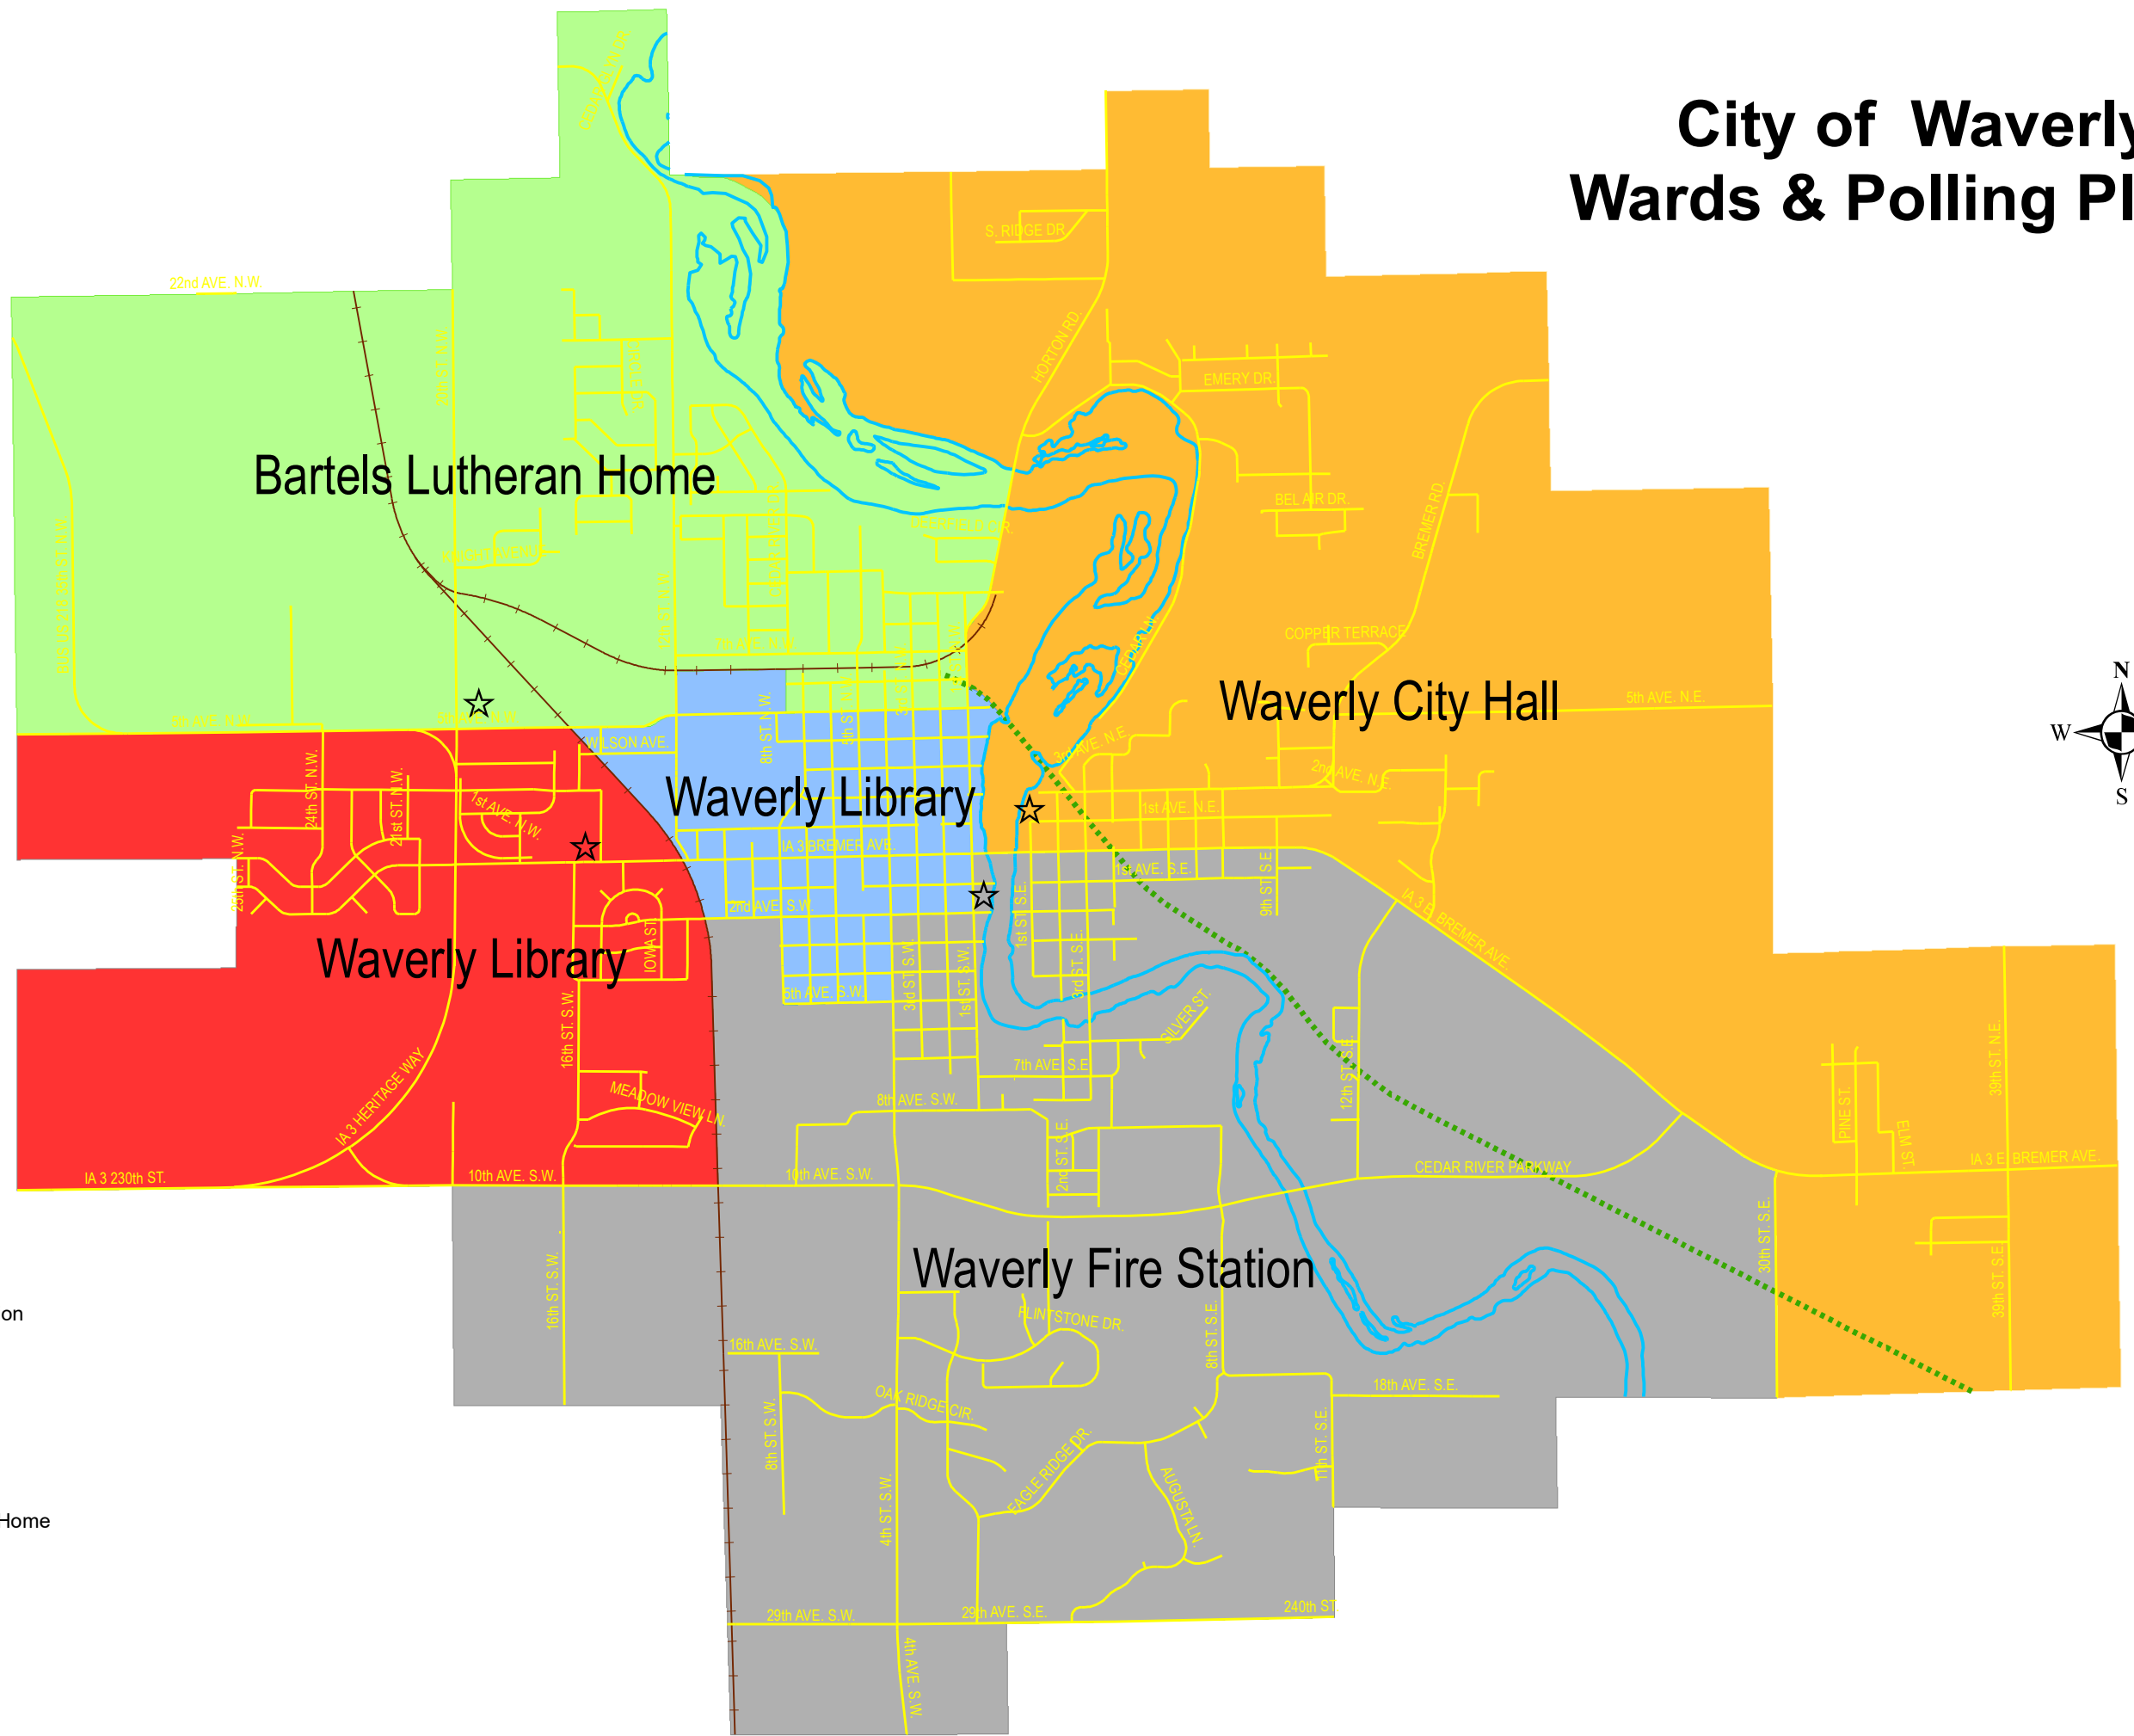

# City of Waverly Wards & Polling Places

## Legend

- ☆ Polling Place Location
- RR
- Cedar River
- Waverly Rail Trail
- Ward 1 - Waverly Fire Station
- Ward 2 - Waverly City Hall
- Ward 3 - Waverly Library
- Ward 4 - Waverly Library
- Ward 5 - Bartels Lutheran Home